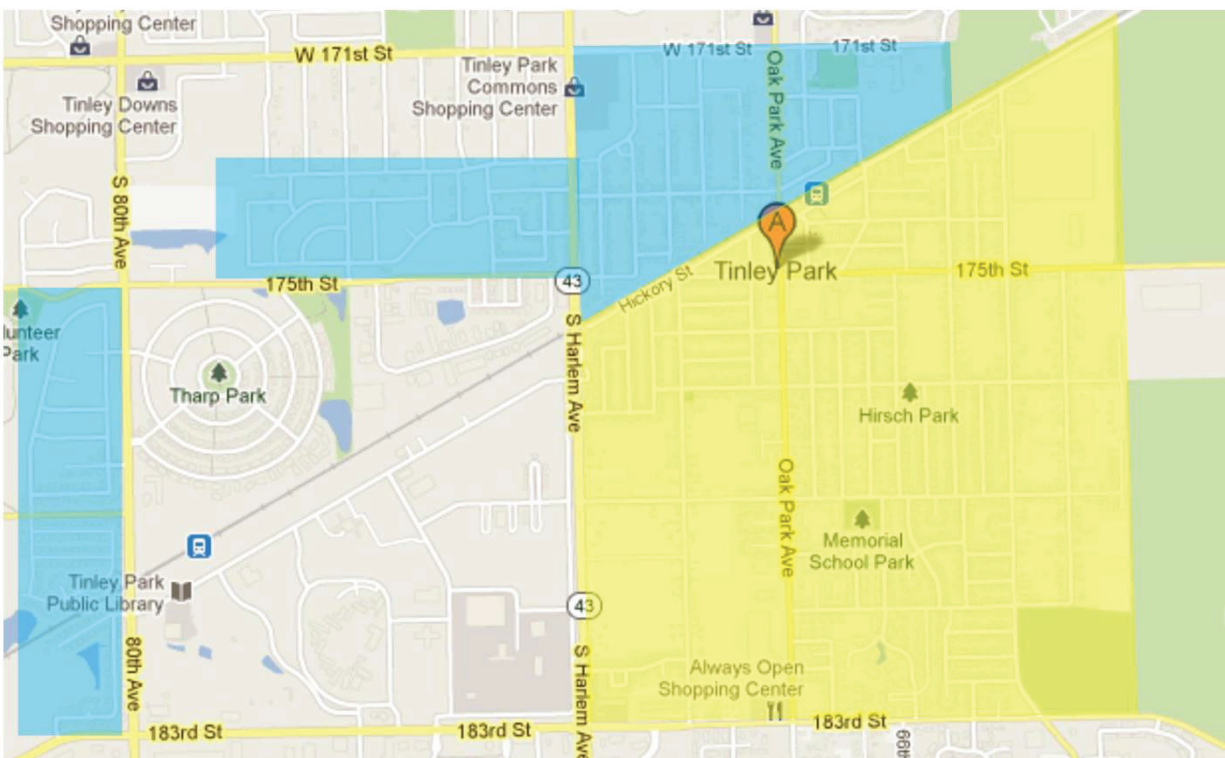

JANUARY						
S	M	T	W	T	F	S
1	2	3	4	5	6	7
8	9	10	11	12	13	14
15	16	17	18	19	20	21
22	23	24	25	26	27	28
29	30	31				

FEBRUARY						
S	M	T	W	T	F	S
			1	2	3	4
5	6	7	8	9	10	11
12	13	14	15	16	17	18
19	20	21	22	23	24	25
26	27	28				

MARCH						
S	M	T	W	T	F	S
			1	2	3	4
5	6	7	8	9	10	11
12	13	14	15	16	17	18
19	20	21	22	23	24	25
26	27	28	29	30	31	

APRIL						
S	M	T	W	T	F	S
						1
2	3	4	5	6	7	8
9	10	11	12	13	14	15
16	17	18	19	20	21	22
23	24	25	26	27	28	29
30						

MAY						
S	M	T	W	T	F	S
	1	2	3	4	5	6
7	8	9	10	11	12	13
14	15	16	17	18	19	20
21	22	23	24	25	26	27
28	29	30	31			

JUNE						
S	M	T	W	T	F	S
			1	2	3	
4	5	6	7	8	9	10
11	12	13	14	15	16	17
18	19	20	21	22	23	24
25	26	27	28	29	30	

JULY						
S	M	T	W	T	F	S
						1
2	3	4	5	6	7	8
9	10	11	12	13	14	15
16	17	18	19	20	21	22
23	24	25	26	27	28	29
30	31					

AUGUST						
S	M	T	W	T	F	S
		1	2	3	4	5
6	7	8	9	10	11	12
13	14	15	16	17	18	19
20	21	22	23	24	25	26
27	28	29	30	31		

SEPTEMBER						
S	M	T	W	T	F	S
					1	2
3	4	5	6	7	8	9
10	11	12	13	14	15	16
17	18	19	20	21	22	23
24	25	26	27	28	29	30

OCTOBER						
S	M	T	W	T	F	S
1	2	3	4	5	6	7
8	9	10	11	12	13	14
15	16	17	18	19	20	21
22	23	24	25	26	27	28
29	30	31				

NOVEMBER						
S	M	T	W	T	F	S
			1	2	3	4
5	6	7	8	9	10	11
12	13	14	15	16	17	18
19	20	21	22	23	24	25
26	27	28	29	30		

DECEMBER						
S	M	T	W	T	F	S
					1	2
3	4	5	6	7	8	9
10	11	12	13	14	15	16
17	18	19	20	21	22	23
24	25	26	27	28	29	30
31						

For residents who reside SOUTH of the train tracks, your pickup days are marked in YELLOW. Please follow this every other week schedule.

For residents who reside NORTH of the train tracks, your pickup days are marked in BLUE. Please follow this every other week schedule.

*This also includes one small section south of the tracks including Killarney Ct, Tralee Trail, Abbey Rd, Abby Ct and Cork Rd.

Holidays are marked with **Bold** squares. Pickups that fall **ON** or **AFTER** the holiday will be delayed one day that week **ONLY**.

Because New Year's falls on a Sunday we will observe Monday, January 2nd. All pickups are delayed one day for that week only.